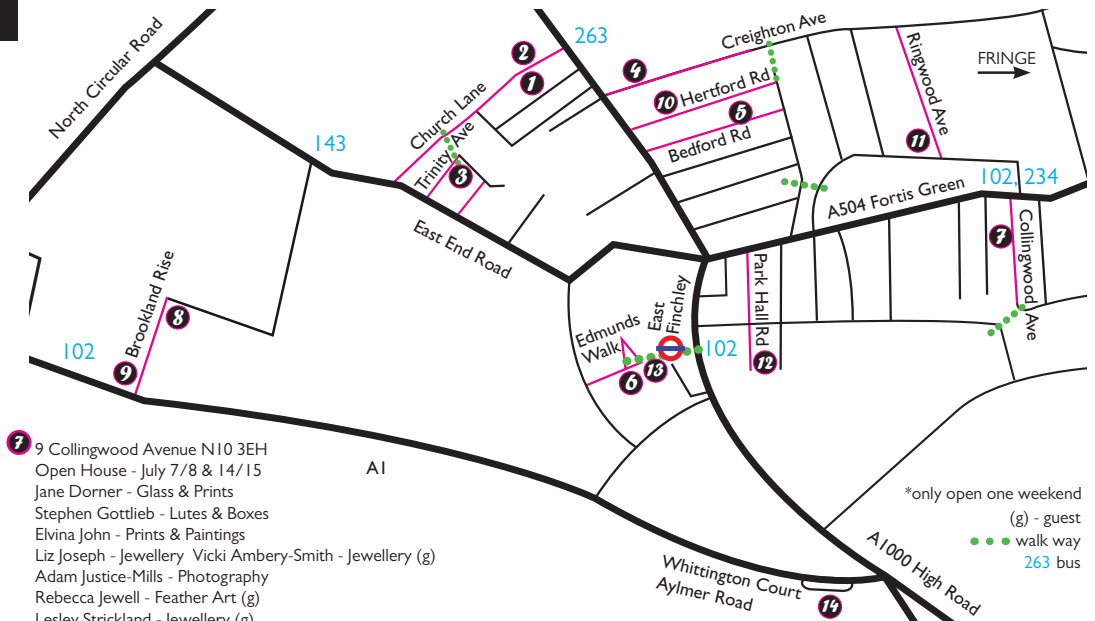

### ARTISTS AND VENUE MAP

- 1** \*27 Church Lane N2 8DX  
Open House - July 14/15  
Jane Higginson - Photography & Design  
Sarah Higginson - Photography  
Karen Davies - Kiln Formed Glass (g)  
Simone Micallef - Designer Jeweller (g)
- 2** 34 Church Lane N2 8DT  
Open House - July 7/8 & 14/15  
Karen Fraser - Photography & Video  
Jane Townsend - Paintings  
Keith Hewett - Painter  
Pat Marvell - Glass  
Ximena Heasmen - Ceramics/Jewellery (g)  
Peter Kyte - Photography
- 3** 11 Trinity Ave N2 0LX  
Open House - July 7/8 & 14/15  
Judy Hazel Turvey - Prints, Paintings  
Maggie Fealdman - Ceramics & Painted Silk  
Jo Pethybridge - Ceramics  
Jessica Neil - Jewellery  
Mike Coles - Photography
- 4** 269 Creighton Ave, N2 9BP  
Open House - July 7/8 & 14/15  
David Godny - Photography/Collage  
Christine Watson - Painter  
El Glinoe - Glass/Collage  
Alison Michie - Felt  
Karyn Johnstone - Jewellery
- 5** \*58 Bedford Road, N2 9DB  
Open House - July 14/15  
Tark Butler - Paintings  
Alex Zeman - Collage/3D
- 6** 14 Edmund's Walk, N2 0HU  
Open House - July 7/8 & 14/15  
Fiona Goldbacher - Painting & Sculpture  
Jenny Rymer - Ceramics  
John Brown - Sculpture (g)  
Nick Moran - Steel Sculpture (g)  
Lizzie Nichols - Spinning Demo/Textiles(g)