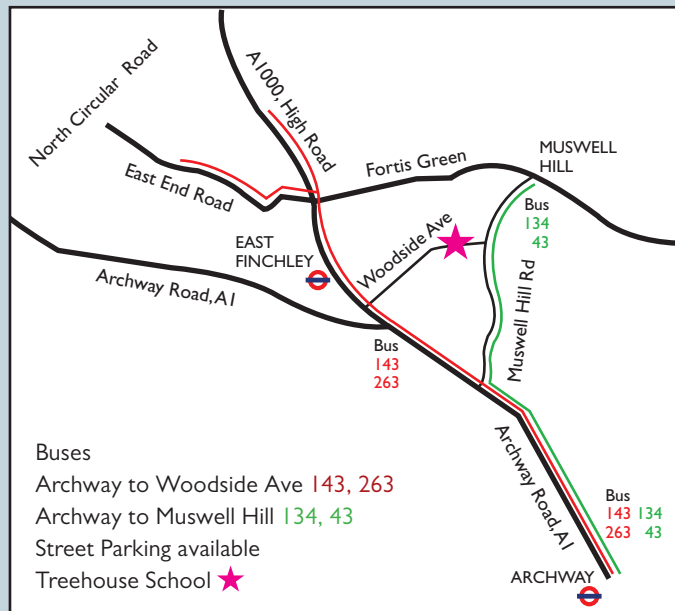

WINTER ART FAIR

Thanks to

KOKOS

SCAN FOR LINK TO EFO WEBSITE
www.facebook.com/eastfinchleyopen
www.eastfinchleyopen.org.uk
e: info@eastfinchleyopen.org.uk